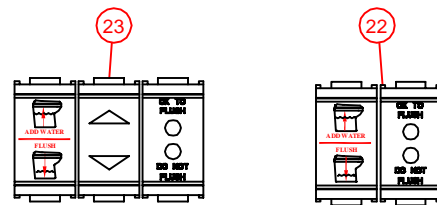

# PARTS LIST: 3409 PLUG IN BASE

ITEM	PART NUMBER	DESCRIPTION
1	385311001	ACCESS COVER, WHITE
	385311002	ACCESS COVER, BONE
2	385311005	SEAT & COVER - WHITE
	385311006	SEAT & COVER - BONE
3	385311007	CHINA BOWL, WHITE
	385311008	CHINA BOWL, BONE
4	385311009	KIT, SEAL PLUG IN BASE
5	600343534	RING, BASE INSERT
6	385310969	SHAFT/ HALF BALL KIT
7	385310821	WATER VALVE w/MOUNTING SCREWS (12VDC)
	385310845	WATER VALVE w/MOUNTING SCREWS (24VDC)
8	385311011	L- BOLTS/NUTS /WASH/ PLUG IN BASE
9	385311051	BASE PLUG IN (inc. item 8 - 10)
10	600344609	ORING 3.1 X 3.5 X .21
11	385310064	MOUNTING KIT
12	385310822	MOTOR & MOUNTING HARDWARE (12VDC)
	385310846	MOTOR & MOUNTING HARDWARE (24VDC)
13	385311018	SUPPLY HOSE
14	385311050	COMPLETE BASE PLUG IN 12VDC (INCLUDES ITEMS 4-11 & 13)
	385311170	COMPLETE BASE PLUG IN 24VDC (INCLUDES ITEMS 4-11 & 13)
15	385310679	MOUNTING KIT - WHITE
	385310785	MOUNTING KIT - BONE
16	385310807	VACUUM BREAKER KIT
	385310808	VACUUM BREAKER KIT - WITH SPRAY
17	385310809	HAND SPRAY
18	385311131	SPRAY BRACKET
19	385310888	CONTROL MODULE 12VDC
	385310890	CONTROL MODULE 24VDC
20	385311013	FLOOR FLANGE ADAPTER KIT
21	385318864	FLOOR FLANGE KIT (inc. item 11)
22	313401012	FLUSH SWITCH w/CABLE VIMAR 12/WHITE
	313401024	FLUSH SWITCH w/CABLE VIMAR 24/WHITE
	313402012	FLUSH SWITCH w/CABLE VIMAR 12/GRAY
	313402024	FLUSH SWITCH w/CABLE VIMAR 24/GRAY
23	313403012	FLUSH SWITCH w/CABLE GEWIS 12/GRAY
	313403024	FLUSH SWITCH w/CABLE GEWIS 24/GRAY
N/S	385310854	ACCESS COVER MOUNTING KIT