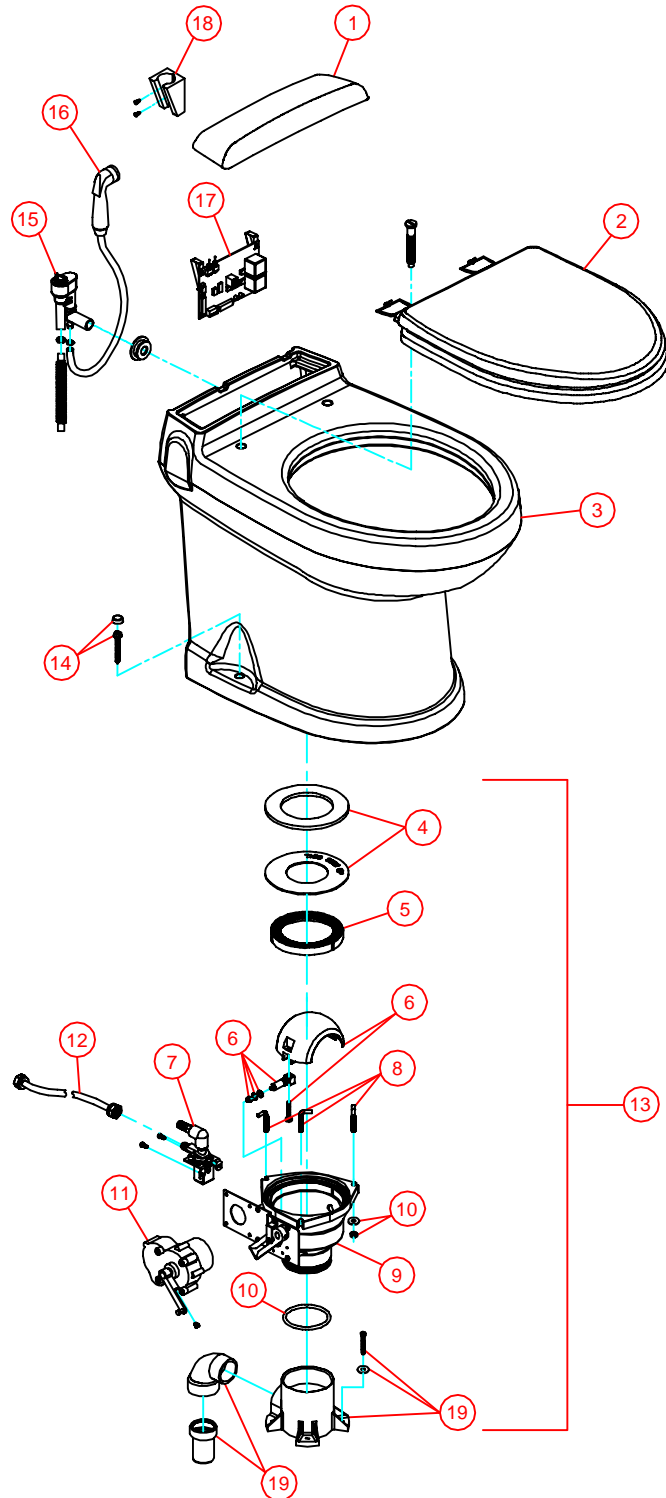

PARTS LIST: 3448 PLUG IN BASE

ITEM	PART NUMBER	DESCRIPTION	
1	385311001	ACCESS COVER, WHITE	
	385311002	ACCESS COVER, BONE	
2	385311005	SEAT & COVER - WHITE	
	385311006	SEAT & COVER - BONE	
3	385311007	CHINA BOWL, WHITE	
	385311008	CHINA BOWL, BONE	
4	385311009	KIT, SEAL PLUG IN BASE	
5	600343534	RING, BASE INSERT	
6	385310969	SHAFT/ HALF BALL KIT	
7	385310821	WATER VALVE w/MOUNTING SCREWS (12VDC)	
	385310845	WATER VALVE w/MOUNTING SCREWS (24VDC)	
8	385311011	L- BOLTS/NUTS /WASH/ PLUG IN BASE	
9	385311052	BASE PLUG IN (inc. item 8 - 10)	
10	600344609	O-RING 3.1 X 3.5 X .21	
11	385310822	MOTOR & MOUNTING HARDWARE (12VDC)	
	385310846	MOTOR & MOUNTING HARDWARE (24VDC)	
12	385311018	SUPPLY HOSE	
13	385311054	COMPLETE BASE PLUG IN 12VDC (INCLUDES ITEMS 4-11 & 13)	
	385311055	COMPLETE BASE PLUG IN 24VDC (INCLUDES ITEMS 4-11 & 13)	
14	385310679	MOUNTING KIT - WHITE	
	385310785	MOUNTING KIT - BONE	
15	385310807	VACUUM BREAKER KIT	
	385310808	VACUUM BREAKER KIT - WITH SPRAY	
16	385310809	HAND SPRAY	
	385310888	CONTROL MODULE 12VDC	
17	385310890	CONTROL MODULE 24VDC	
	385311131	SPRAY BRACKET	
18	385311056	FLOOR FLANGE ADAPTER KIT	
	20	313401012	FLUSH SWITCH w/CABLE VIMAR 12/WHITE
313401024		FLUSH SWITCH w/CABLE VIMAR 24/WHITE	
313402012		FLUSH SWITCH w/CABLE VIMAR 12/GRAY	
313402024		FLUSH SWITCH w/CABLE VIMAR 24/GRAY	
22	313403012	FLUSH SWITCH w/CABLE GEVMS 12/GRAY	
	313403024	FLUSH SWITCH w/CABLE GEVMS 24/GRAY	
N/S	385310854	ACCESS COVER MOUNTING KIT