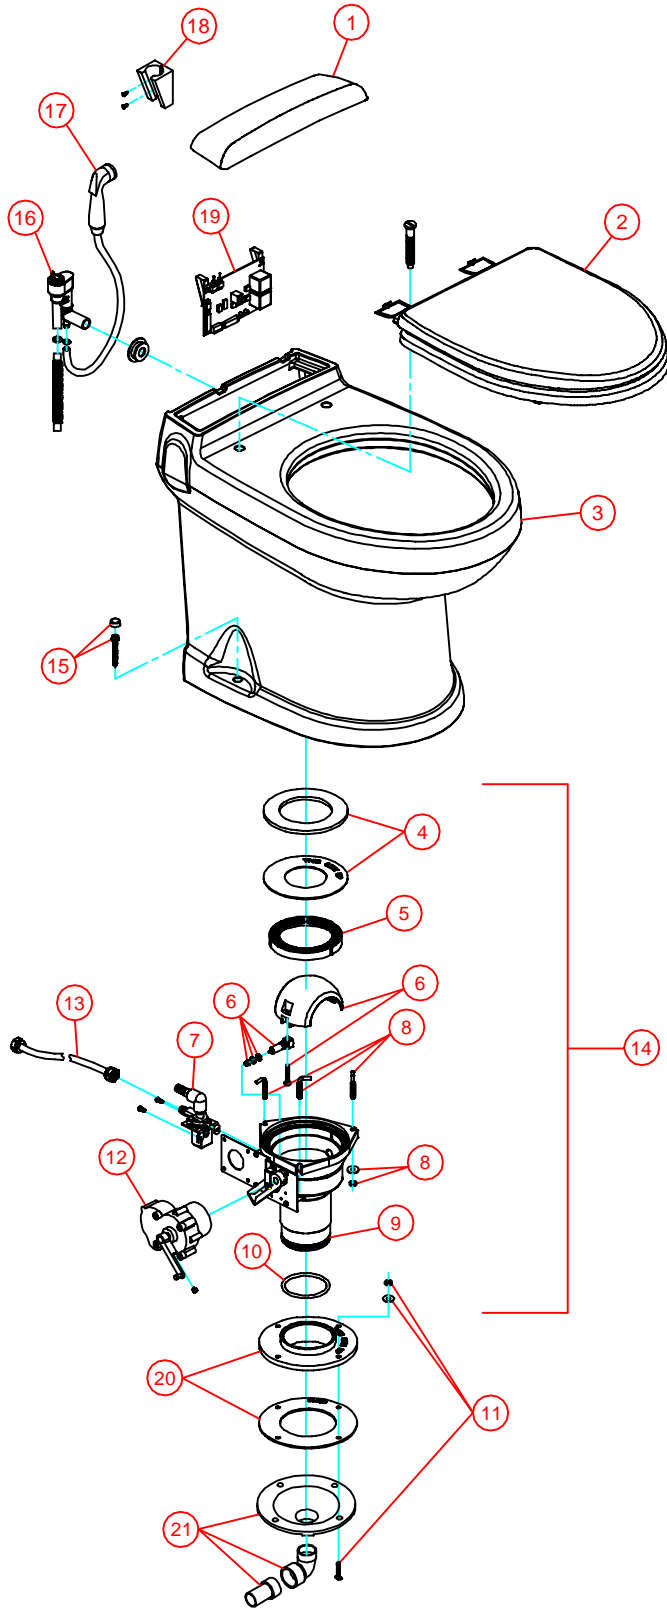

# PARTS LIST: 3409 PLUG IN BASE

ITEM	PART NUMBER	DESCRIPTION
1	385311001	ACCESS COVER, WHITE
	385311002	ACCESS COVER, BONE
2	385311005	SEAT & COVER - WHITE
	385311006	SEAT & COVER - BONE
3	385311007	CHINA BOWL, WHITE
	385311008	CHINA BOWL, BONE
4	385311009	KIT, SEAL PLUG IN BASE
5	600343534	RING, BASE INSERT
6	385310969	SHAFT/ HALF BALL KIT
7	385310821	WATER VALVE w/MOUNTING SCREWS (12VDC)
	385310845	WATER VALVE w/MOUNTING SCREWS (24VDC)
8	385311011	L- BOLTS/NUTS /WASH/ PLUG IN BASE
9	385311051	BASE PLUG IN (inc. item 8 - 10)
10	600344609	ORING 3.1 X 3.5 X .21
11	385310064	MOUNTING KIT
12	385310822	MOTOR & MOUNTING HARDWARE (12VDC)
	385310846	MOTOR & MOUNTING HARDWARE (24VDC)
13	385311018	SUPPLY HOSE
14	385311050	COMPLETE BASE PLUG IN 12VDC (INCLUDES ITEMS 4-11 & 13)
	385311170	COMPLETE BASE PLUG IN 24VDC (INCLUDES ITEMS 4-11 & 13)
15	385310679	MOUNTING KIT - WHITE
	385310785	MOUNTING KIT - BONE
16	385310807	VACUUM BREAKER KIT
	385310808	VACUUM BREAKER KIT - WITH SPRAY
17	385310809	HAND SPRAY
18	385311131	SPRAY BRACKET
19	385310888	CONTROL MODULE 12VDC
	385310890	CONTROL MODULE 24VDC
20	385311013	FLOOR FLANGE ADAPTER KIT
21	385318864	FLOOR FLANGE KIT (inc. item 11)
22	313401012	FLUSH SWITCH w/CABLE VIMAR 12/WHITE
	313401024	FLUSH SWITCH w/CABLE VIMAR 24/WHITE
	313402012	FLUSH SWITCH w/CABLE VIMAR 12/GRAY
	313402024	FLUSH SWITCH w/CABLE VIMAR 24/GRAY
23	313403012	FLUSH SWITCH w/CABLE GEWIS 12/GRAY
	313403024	FLUSH SWITCH w/CABLE GEWIS 24/GRAY
N/S	385310854	ACCESS COVER MOUNTING KIT