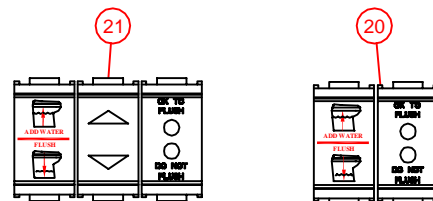

Dometic Corporation - Sanitation Systems
13128 State Rt. 226, P.O. Box 38
Big Prairie, OH 44611-0038 USA
Telephone: 330-496-3211
Fax: 330-496-3097
Email: sealand@dometicusa.com