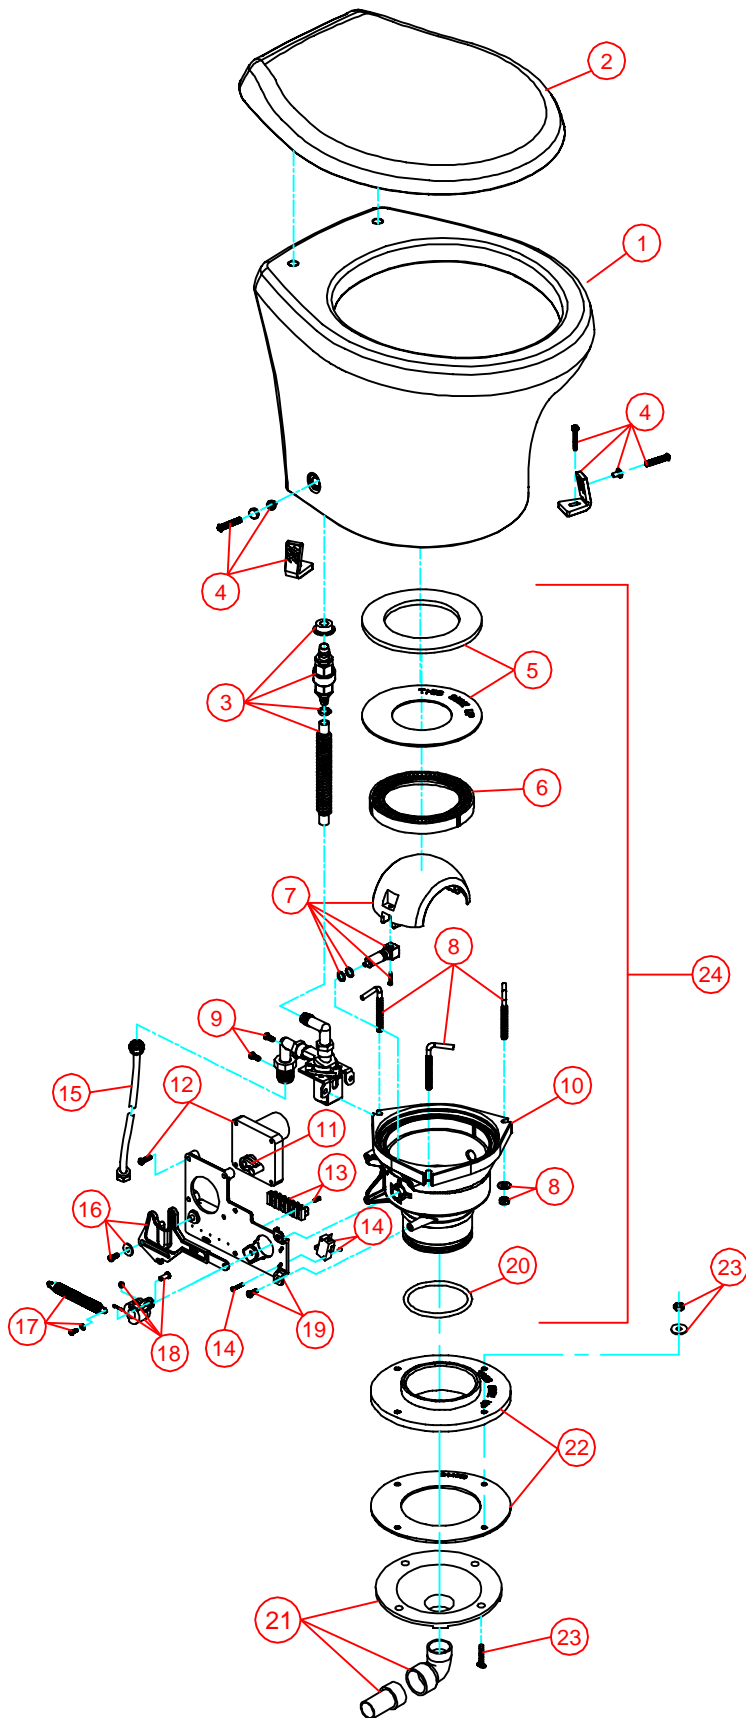

# PARTS LIST: 4806 PLUG IN BASE

| ITEM | PART NUMBER | DESCRIPTION                                     |
|------|-------------|---|
| 1    | 385311378   | CHINA BOWL, WHITE 4800                          |
|      | 385311379   | CHINA BOWL, BONE 4800                           |
| 2    | 385311382   | SEAT & COVER - WHITE 4800                       |
|      | 385311383   | SEAT & COVER - BONE 4800                        |
| 3    | 385311384   | CHECK VALVE KIT                                 |
| 4    | 385311057   | CHINA MTG KIT                                   |
| 5    | 385311009   | KIT, SEAL PLUG IN BASE                          |
| 6    | 385311292   | KIT, BASE RING INSERT                           |
| 7    | 385310969   | SHAFT/ HALF BALL KIT                            |
| 8    | 385311011   | L- BOLTS/NUTS /WASH/ PLUG IN BASE               |
| 9    | 385311385   | WATER VALVE w/MOUNTING SCREWS (12VDC) 4800      |
|      | 385311386   | WATER VALVE w/MOUNTING SCREWS (24VDC) 4800      |
| 10   | 385311387   | BASE KIT 4806 (INC. ITEMS 8,10,14,16-20)        |
| 11   | 385311299   | KIT, MTR DRIVE ARM 4300/4400                    |
| 12   | 385311300   | KIT, MOTOR REP'L 4800 (INC. ITEM 11) 12VDC      |
|      | 385311390   | KIT, MOTOR REP'L 4800 (INC. ITEM 11) 24VDC      |
| 13   | 385311391   | KIT, TERM BLK/WIRING 4800                       |
| 14   | 385311003   | KIT, FLUSH SWITCH                               |
| 15   | 385311018   | KIT, PLUG-IN SUPPLY HOSE                        |
| 16   | 385311392   | KIT, LINKAGE DRIVE 4800                         |
| 17   | 385311393   | KIT, FLUSH SPRING 4800                          |
| 18   | 385311296   | KIT, ROTOR SHAFT CAM 4300/4400                  |
| 19   | 385311394   | KIT, MTG BRACKET 4800 (INC. ITEMS XXXXX)        |
| 20   | 385311294   | KIT, O'RING PLUG-IN BASE                        |
| 21   | 385318864   | KIT, FUNNEL 506/806/706                         |
| 22   | 385311013   | FLOOR FLANGE ADAPTER KIT (inc. item 28)         |
| 23   | 385310064   | KIT, MOUNT                                      |
| 24   | 385311395   | KIT, BASE 4806 COMP. 12VDC (INC. ITEMS 5-20)    |
|      | 385311396   | KIT, BASE 4806 COMPLETE 24VDC (INC. ITEMS 5-20) |
| 25   | 313401012   | FLUSH SWITCH w/CABLE VIMAR 12/WHITE             |
|      | 313401024   | FLUSH SWITCH w/CABLE VIMAR 24/WHITE             |
|      | 313402012   | FLUSH SWITCH w/CABLE VIMAR 12/GRAY              |
|      | 313402024   | FLUSH SWITCH w/CABLE VIMAR 24/GRAY              |
| 26   | 313403012   | FLUSH SWITCH w/CABLE GEWIS 12/GRAY              |
|      | 313403024   | FLUSH SWITCH w/CABLE GEWIS 24/GRAY              |