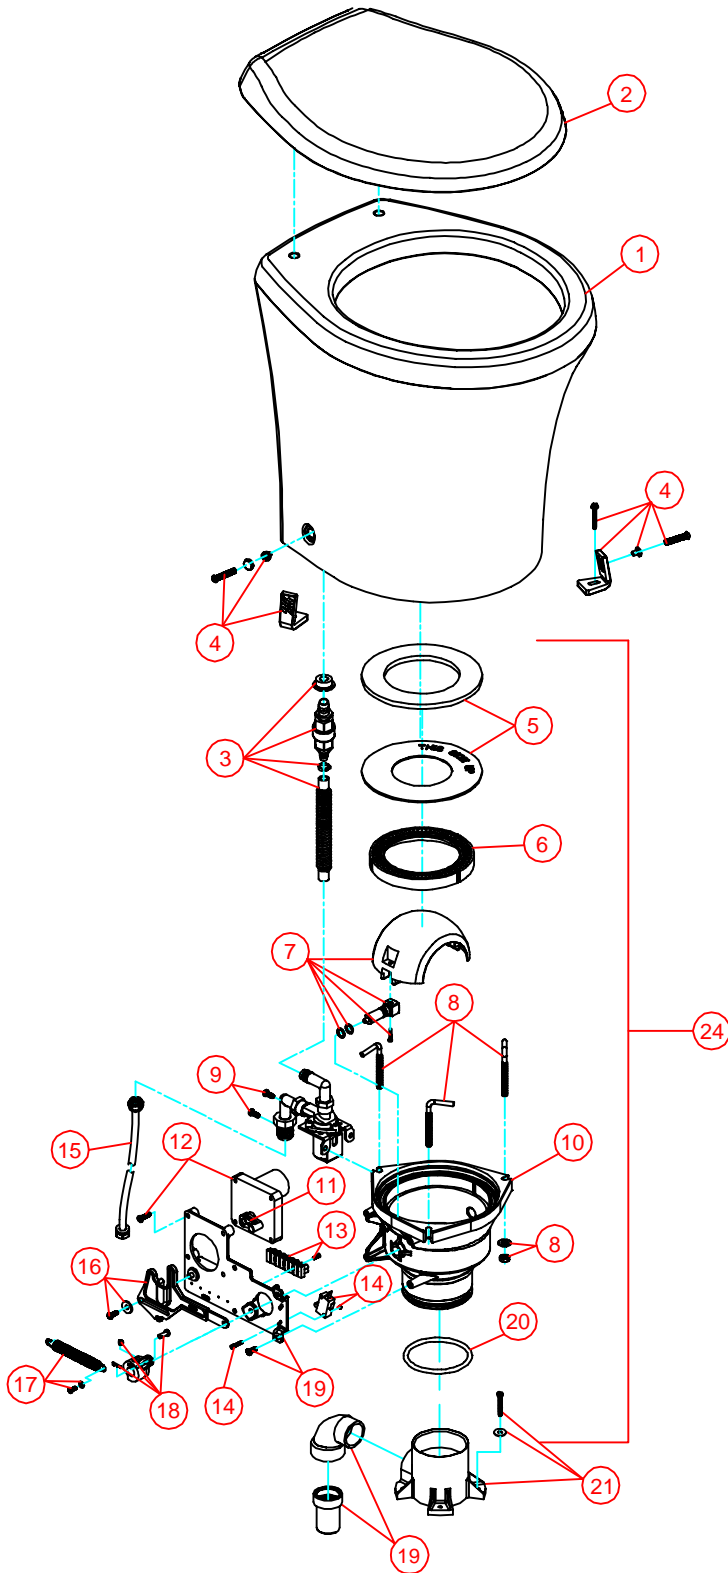

PARTS LIST: 4848 PLUG IN BASE

ITEM	PART NUMBER	DESCRIPTION
1	385311380	CHINA BOWL, WHITE
	385311381	CHINA BOWL, BONE
2	385311382	SEAT & COVER - WHITE
	385311383	SEAT & COVER - BONE
3	385311384	CHECK VALVE KIT
4	385311057	CHINA MTG KIT
5	385311009	KIT, SEAL PLUG IN BASE
6	385311292	KIT, BASE RING INSERT
7	385310969	SHAFT/ HALF BALL KIT
8	385311011	L- BOLTS/NUTS /WASH/ PLUG IN BASE
9	385311385	WATER VALVE w/MOUNTING SCREWS (12VDC)
	385311386	WATER VALVE w/MOUNTING SCREWS (24VDC)
10	385311389	BASE KIT (INC ITEMS 8,14,16-20)
11	385311299	KIT, MTR DRIVE ARM 4300/4400
12	385311300	KIT, MOTOR REPL 4800 (INC. ITEM 11) 12VDC
	385311390	KIT, MOTOR REPL 4800 (INC. ITEM 11) 24VDC
13	385311391	KIT, TERM BLK/WIRING 4300/4400
14	385311003	KIT, CON'TO FLUSH SWITCH
15	385311018	KIT, PLUG-IN SUPPLY HOSE
16	385311392	KIT, LINKAGE DRIVE 4800
17	385311393	KIT, OVERRIDE SPRING 4800
18	385311296	KIT, ROTOR SHAFT CAM 4300/4400
19	385311394	KIT, MTG BRACKET 4800 (INC. ITEMS 14, 16-19)
20	385311294	KIT, O'RING PLUG-IN BASE
21	385318864	KIT, FUNNEL 506/806/706
22	385311013	FLOOR FLANGE ADAPTER KIT (inc. item 28)
23	385310064	KIT, MOUNT
24	385311399	KIT, BASE 4800 COMPLETE 12VDC
	385311400	KIT, BASE 4800 COMPLETE 24VDC
25	313401012	FLUSH SWITCH w/CABLE VIMAR 12/WHITE
	313401024	FLUSH SWITCH w/CABLE VIMAR 24/WHITE
	313402012	FLUSH SWITCH w/CABLE VIMAR 12/GRAY
	313402024	FLUSH SWITCH w/CABLE VIMAR 24/GRAY
26	313403012	FLUSH SWITCH w/CABLE GEWIS 12/GRAY
	313403024	FLUSH SWITCH w/CABLE GEWIS 24/GRAY